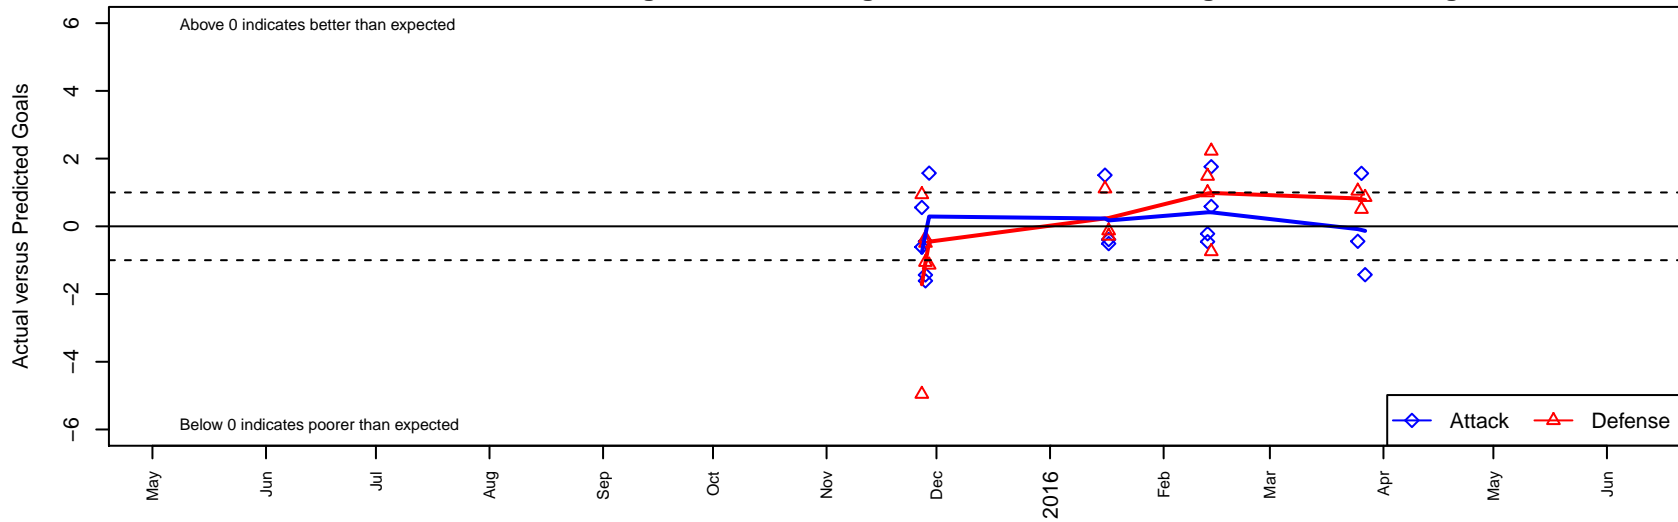

Downtown LVSC 00 Academy B99

Las Vegas, NV
 B99 total strength=1629
 attack=15.76 defense=19.89

alt names used:
 DOWNTOWN LVSC 00 ACADEMY
 DOWNTOWN LVSC 00 ACADEMY (NV)
 DOWNTOWN LVSC 00 ACADEMY (NV)
 DOWNTOWN LVSCACADEMY
 DOWNTOWN LVSC 00 ACADEMY (NV)

Venues played:
 2015 FWRL Desert 1st U16
 2015 LV Mayors Fall Classic U-16 WCDA U16
 2015 Vegas MLK Cup Gold U16
 2015 Vegas Mayors Showcase GENERATION ,

Downtown LVSC 00 Academy B99
 Dots are actual minus expected GF (blue circles) and GA (red triangles).
 Blue line is smoothed change in attack strength. Red is smoothed change in defense strength.

**attack and defense variance (black dot)
relative to other teams
and top 10 in region**

**attack and defense rating
relative to others at age
and all opponents in last 13 months**

**attack and defense rating
relative to others at age
and all opponents in last 13 months**

Performance relative to 13 month average

Performance relative to 13 month average

Distribution of opponents
 Red = Lose zone, Blue = Win zone, Green = Even
 Black line separates win/lose zones

lot. A=Neither has attack advantage, B=Opponent has both attack and defense advantage, C=Opponent has both attack and defense disadvantage, D=Both have